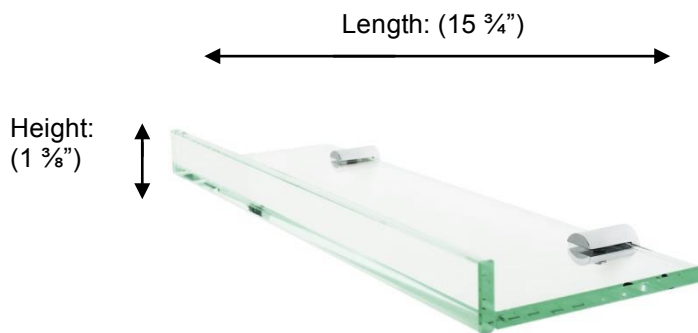

## Archis PA126040 Glass Shelf

Depth: (4 1/2")  
Lip height: (1")  
Center to Center: (Adjustable)

**Description:**

Glass shelf with 1" front lip and round backplate

**Finishes:**

-  CR – Chrome
-  PV – Polished Brass
-  UB – Unlacquered Brass
-  MB – Matte Black
-  NI – Polished Nickel
-  ES – Satin Nickel
-  GD – Gold

**Material:**

Brass  
Glass

**Method of Fixing:**

Direct to wall

**Profile:**

Round

**Country of Origin:**

Portugal

All Dimensions are approximate